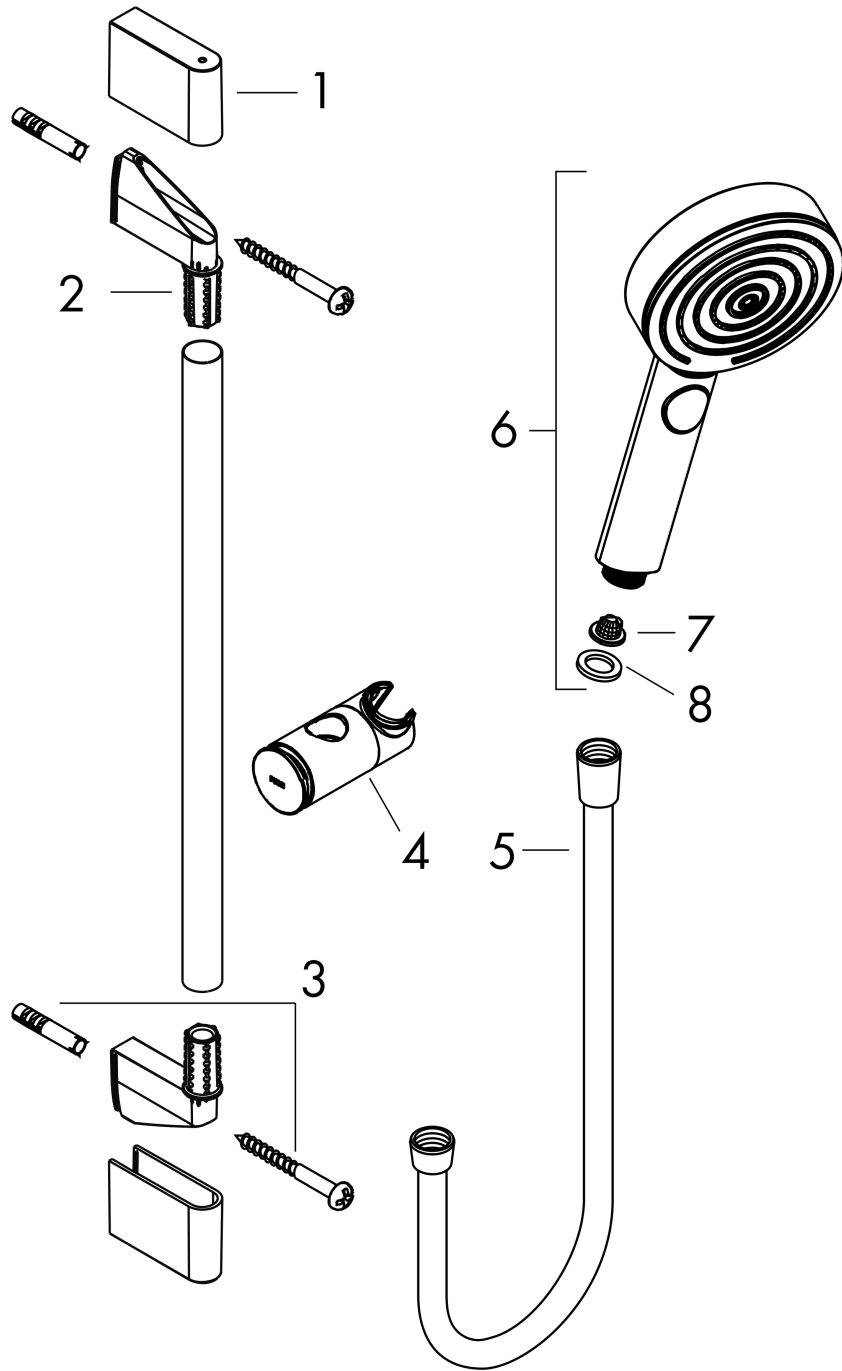

Pulsify Select S
Shower set 105 3jet Relaxation EcoSmart with shower bar 90 cm
 Surfaces: **Chrome** Article Number: **24171000**

Description

product features

- consists of: hand shower, shower bar, shower hose, slider
- shower head size: 105 mm
- spray type: PowderRain, IntenseRain, Massage spray
- convenient diversion via Select button
- maximum flow rate at 3 bar: 8,2 l/min
- minimum flow pressure: 1,2 bar
- wall supports of plastic
- stand pipe length: 959 mm
- shower bar diameter: 22 mm
- profile stand pipe: round
- drilling distance 915 mm
- height-adjustable slider with locking push-button slider

Technology

Design awards

reddot winner 2021

Product image

Scale drawing

Pulsify Select S
Shower set 105 3jet Relaxation EcoSmart with shower bar 90 cm
 Surfaces: **Chrome** Article Number: **24171000**

Flowchart

The consumption was measured in combination with the appropriate fittings (thermostat/mixer/in-wall valve) to reflect actual application in practice.

Pulsify Select S
Shower set 105 3jet Relaxation EcoSmart with shower bar 90 cm
 Surfaces: **Chrome** Article Number: **24171000**

Exploded Drawing

Year of production: >06/21

Pulsify Select S
Shower set 105 3jet Relaxation EcoSmart with shower bar 90 cm
 Surfaces: **Chrome** Article Number: **24171000**

Spare part list

Year of production: >06/21