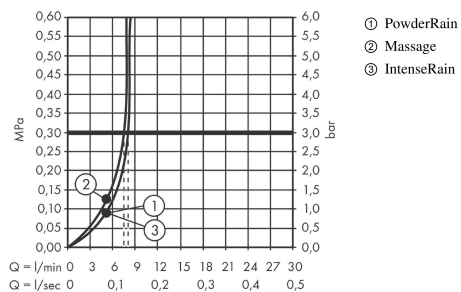

Pulsify Select S
Shower set 105 3jet Relaxation EcoSmart with shower bar 90 cm
 Surfaces: **Chrome** Article Number: **24171000**

Description

product features

- consists of: hand shower, shower bar, shower hose, slider
- shower head size: 105 mm
- spray type: PowderRain, IntenseRain, Massage spray
- convenient diversion via Select button
- maximum flow rate at 3 bar: 8,2 l/min
- minimum flow pressure: 1,2 bar
- wall supports of plastic
- stand pipe length: 959 mm
- shower bar diameter: 22 mm
- profile stand pipe: round
- drilling distance 915 mm
- height-adjustable slider with locking push-button slider

Technology

Design awards

reddot winner 2021

Product image

Scale drawing

Pulsify Select S
Shower set 105 3jet Relaxation EcoSmart with shower bar 90 cm
 Surfaces: **Chrome** Article Number: **24171000**

Flowchart

The consumption was measured in combination with the appropriate fittings (thermostat/mixer/in-wall valve) to reflect actual application in practice.

Pulsify Select S
Shower set 105 3jet Relaxation EcoSmart with shower bar 90 cm
 Surfaces: **Chrome** Article Number: **24171000**