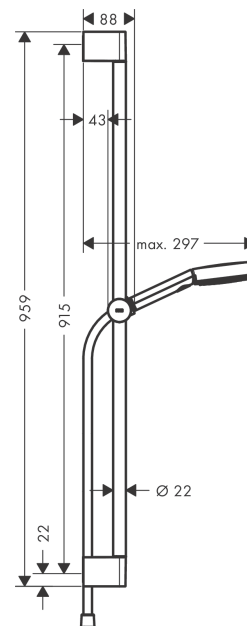

Pulsify Select S
Shower set 105 3jet Relaxation EcoSmart with shower bar 90 cm
 Surfaces: **Chrome** Article Number: **24171000**

Description

product features

- consists of: hand shower, shower bar, shower hose, slider
- shower head size: 105 mm
- spray type: PowderRain, IntenseRain, Massage spray
- convenient diversion via Select button
- maximum flow rate at 3 bar: 8,2 l/min
- minimum flow pressure: 1,2 bar
- wall supports of plastic
- stand pipe length: 959 mm
- shower bar diameter: 22 mm
- profile stand pipe: round
- drilling distance 915 mm
- height-adjustable slider with locking push-button slider

Technology

Design awards

reddot winner 2021

Product image

Scale drawing

Pulsify Select S
Shower set 105 3jet Relaxation EcoSmart with shower bar 90 cm
 Surfaces: **Chrome** Article Number: **24171000**

Flowchart

The consumption was measured in combination with the appropriate fittings (thermostat/mixer/in-wall valve) to reflect actual application in practice.

Pulsify Select S
Shower set 105 3jet Relaxation EcoSmart with shower bar 90 cm
 Surfaces: **Chrome** Article Number: **24171000**

Pos.	Description	Article Number	Price	PU
1	cover	95217000	-	1
2	wall support	95218000	-	1
3	mounting set	96179000	-	1
4	support, assy	93517000	-	1
5	shower hose Isiflex'B 1,60 m	28276000	-	1
6	-	24111000	-	1
7	filter	92672000	-	1
8	seal	98058000	-	1
a	tile-matching-disk 7 mm	97450000	-	1